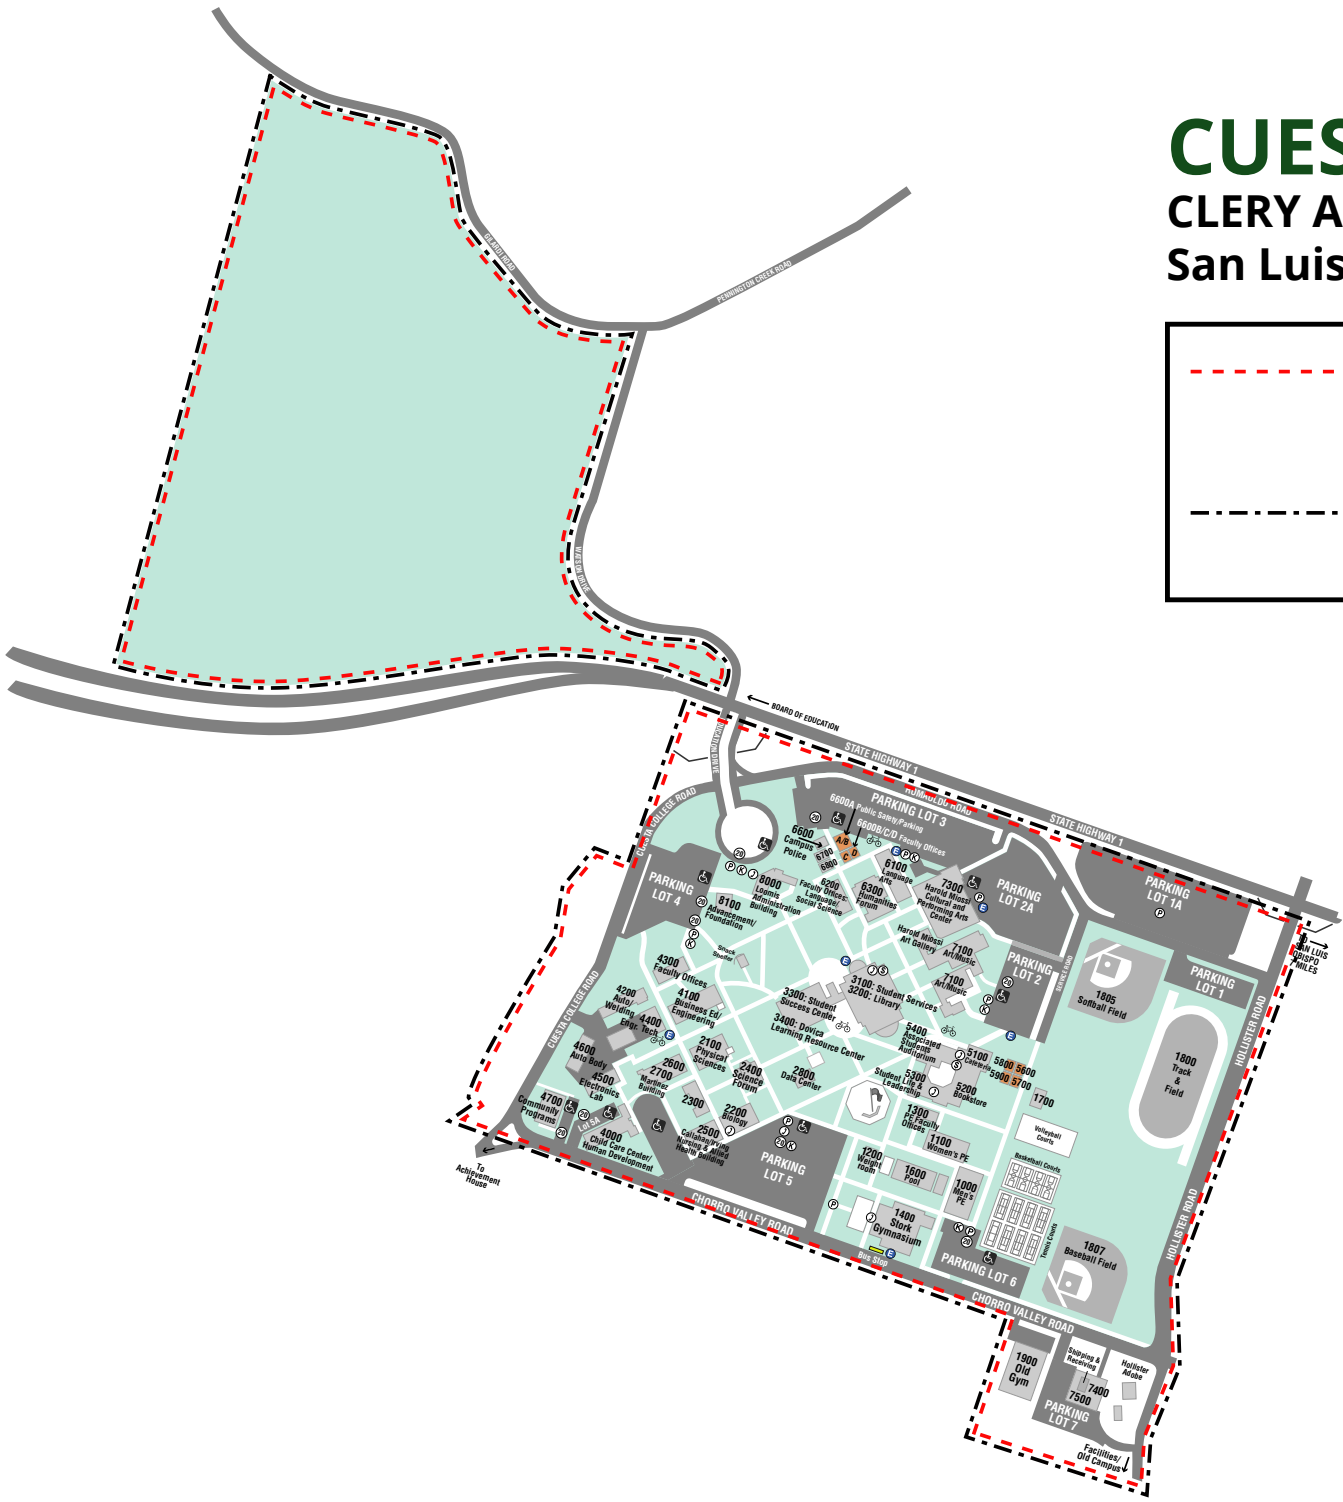

CUESTA COLLEGE

CLERY ACT GEOGRAPHY MAP

San Luis Obispo Campus

- - - - - **CAMPUS BOUNDARY**
 (for Annual Security Report, Timely Warnings and Daily Crime Log)

CCPD PATROL JURISDICTION
 (for Daily Crime Log only)